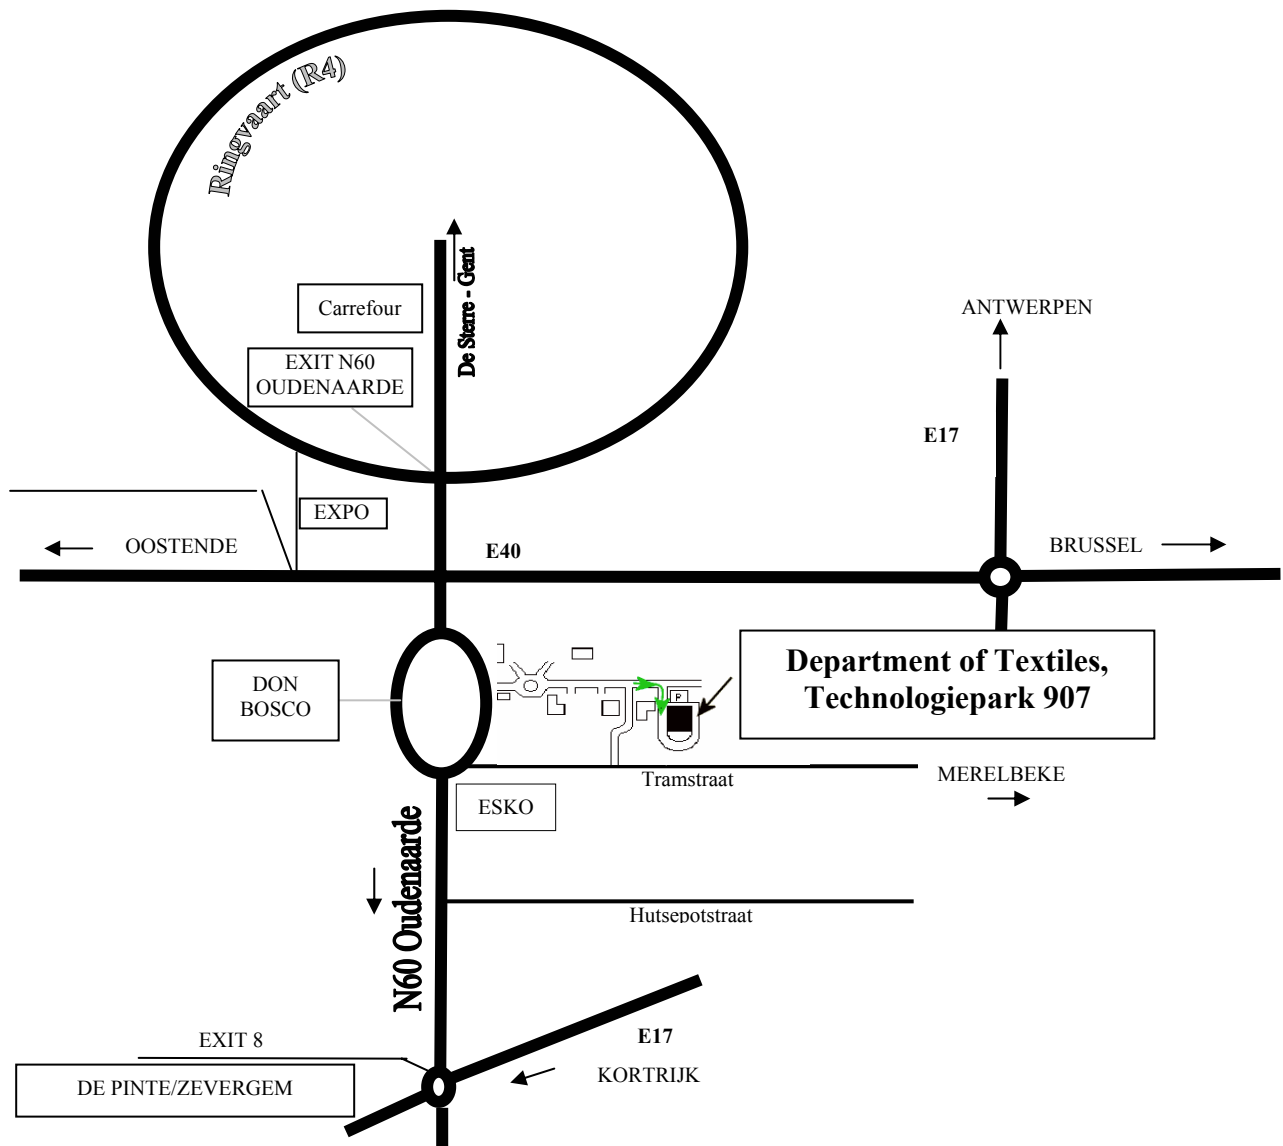

# ACCESS PLAN

## **From Brussels or Ostend (via E40)**

- \* Exit 14 "Gent/Deinze/Expo", follow the direction Expo
- \* pass Flanders Expo, turn on right on the R4
- \* On the R4 take exit N60 - Oudenaarde
- \* about 200m further follow the stretched roundabout till the main entrance of "Technologiepark"

OR

- \* on the traffic interchange (E40/E17) in Zwijnaarde follow E17 (Kortrijk)
- \* exit 8 'De Pinte/Zevergem' (see hereunder for further route description)

## **From Antwerp or Courtrai (via E17)**

- \* exit 8 'De Pinte/Zevergem'
- \* follow direction Gent via N60
- \* after about 3 km (on your right side premises Esko Graphics) follow the stretched roundabout till the main entrance of "Technologiepark"